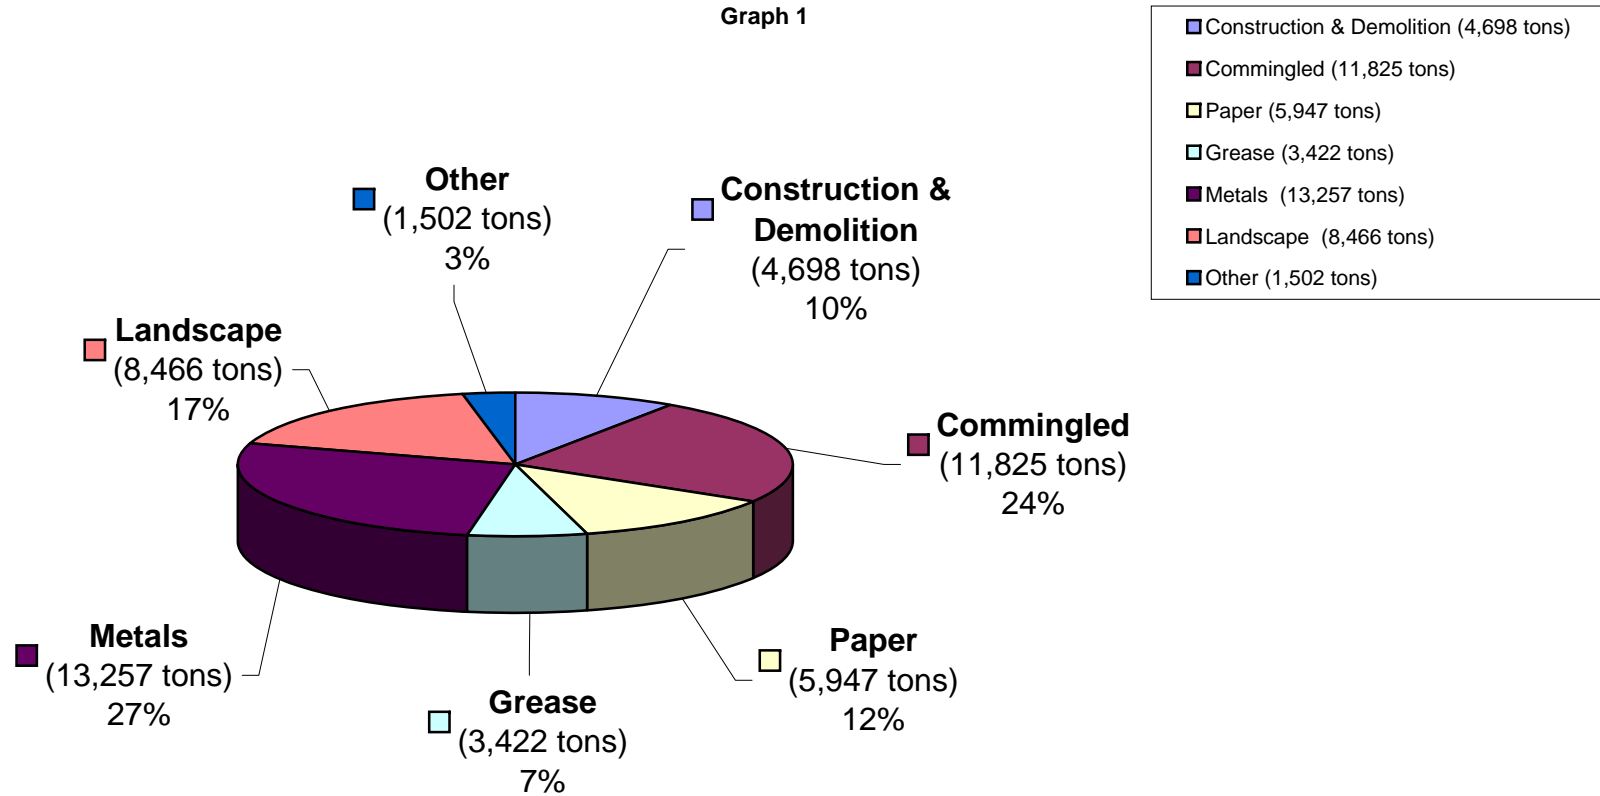

FINAL DISPOSAL DEKALB COUNTY WASTE 2008

Graph 3

COMPOSITION of ALL DEKALB COUNTY WASTE RECYCLED

Graph 1

COMPARISON of WASTE RECYCLED in DEKALB COUNTY

2000-2008

Graph 2