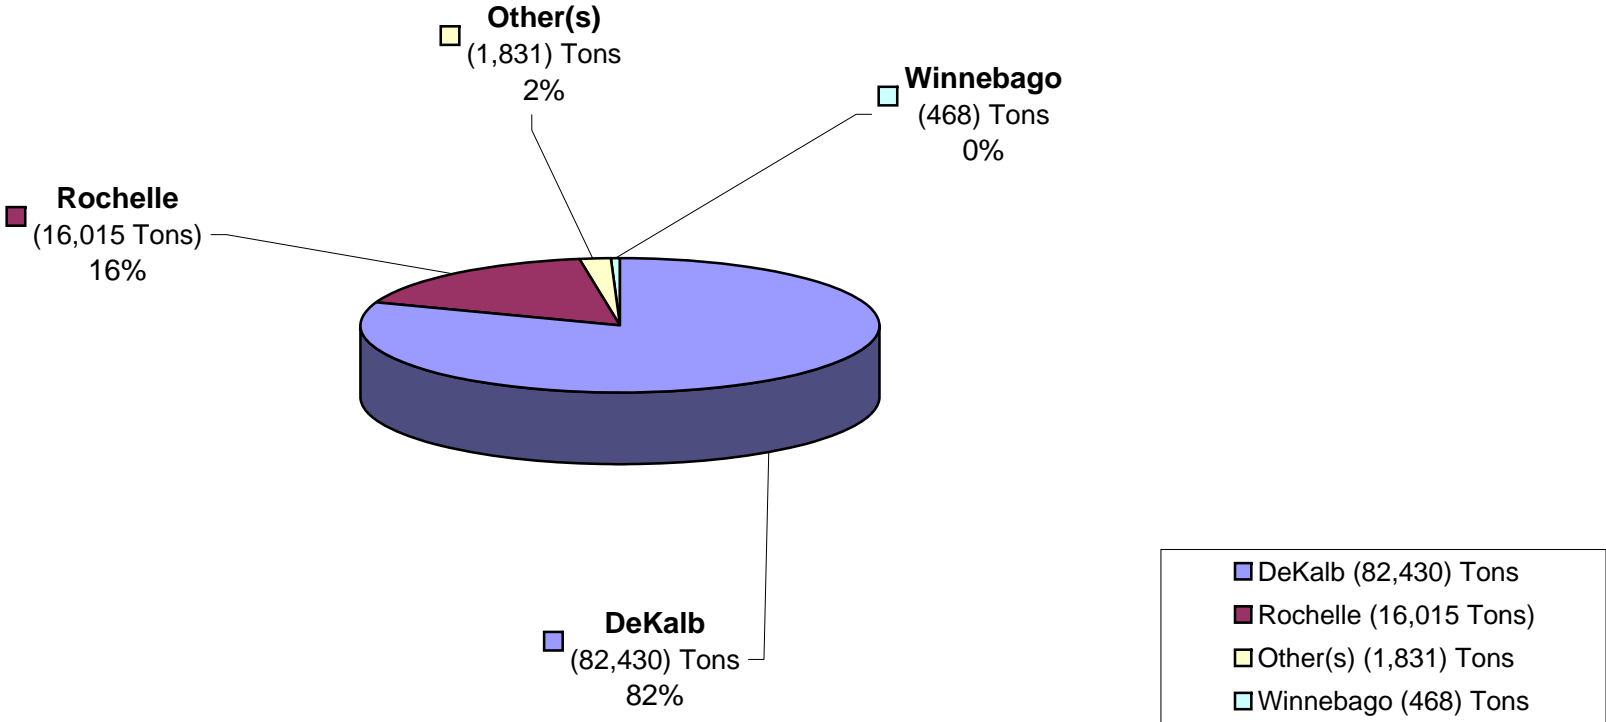

FINAL DISPOSAL DEKALB COUNTY WASTE 2008

Graph 3

COMPOSITION of ALL DEKALB COUNTY WASTE RECYCLED

Graph 1

COMPARISON of WASTE RECYCLED in DEKALB COUNTY

2000-2008

Graph 2