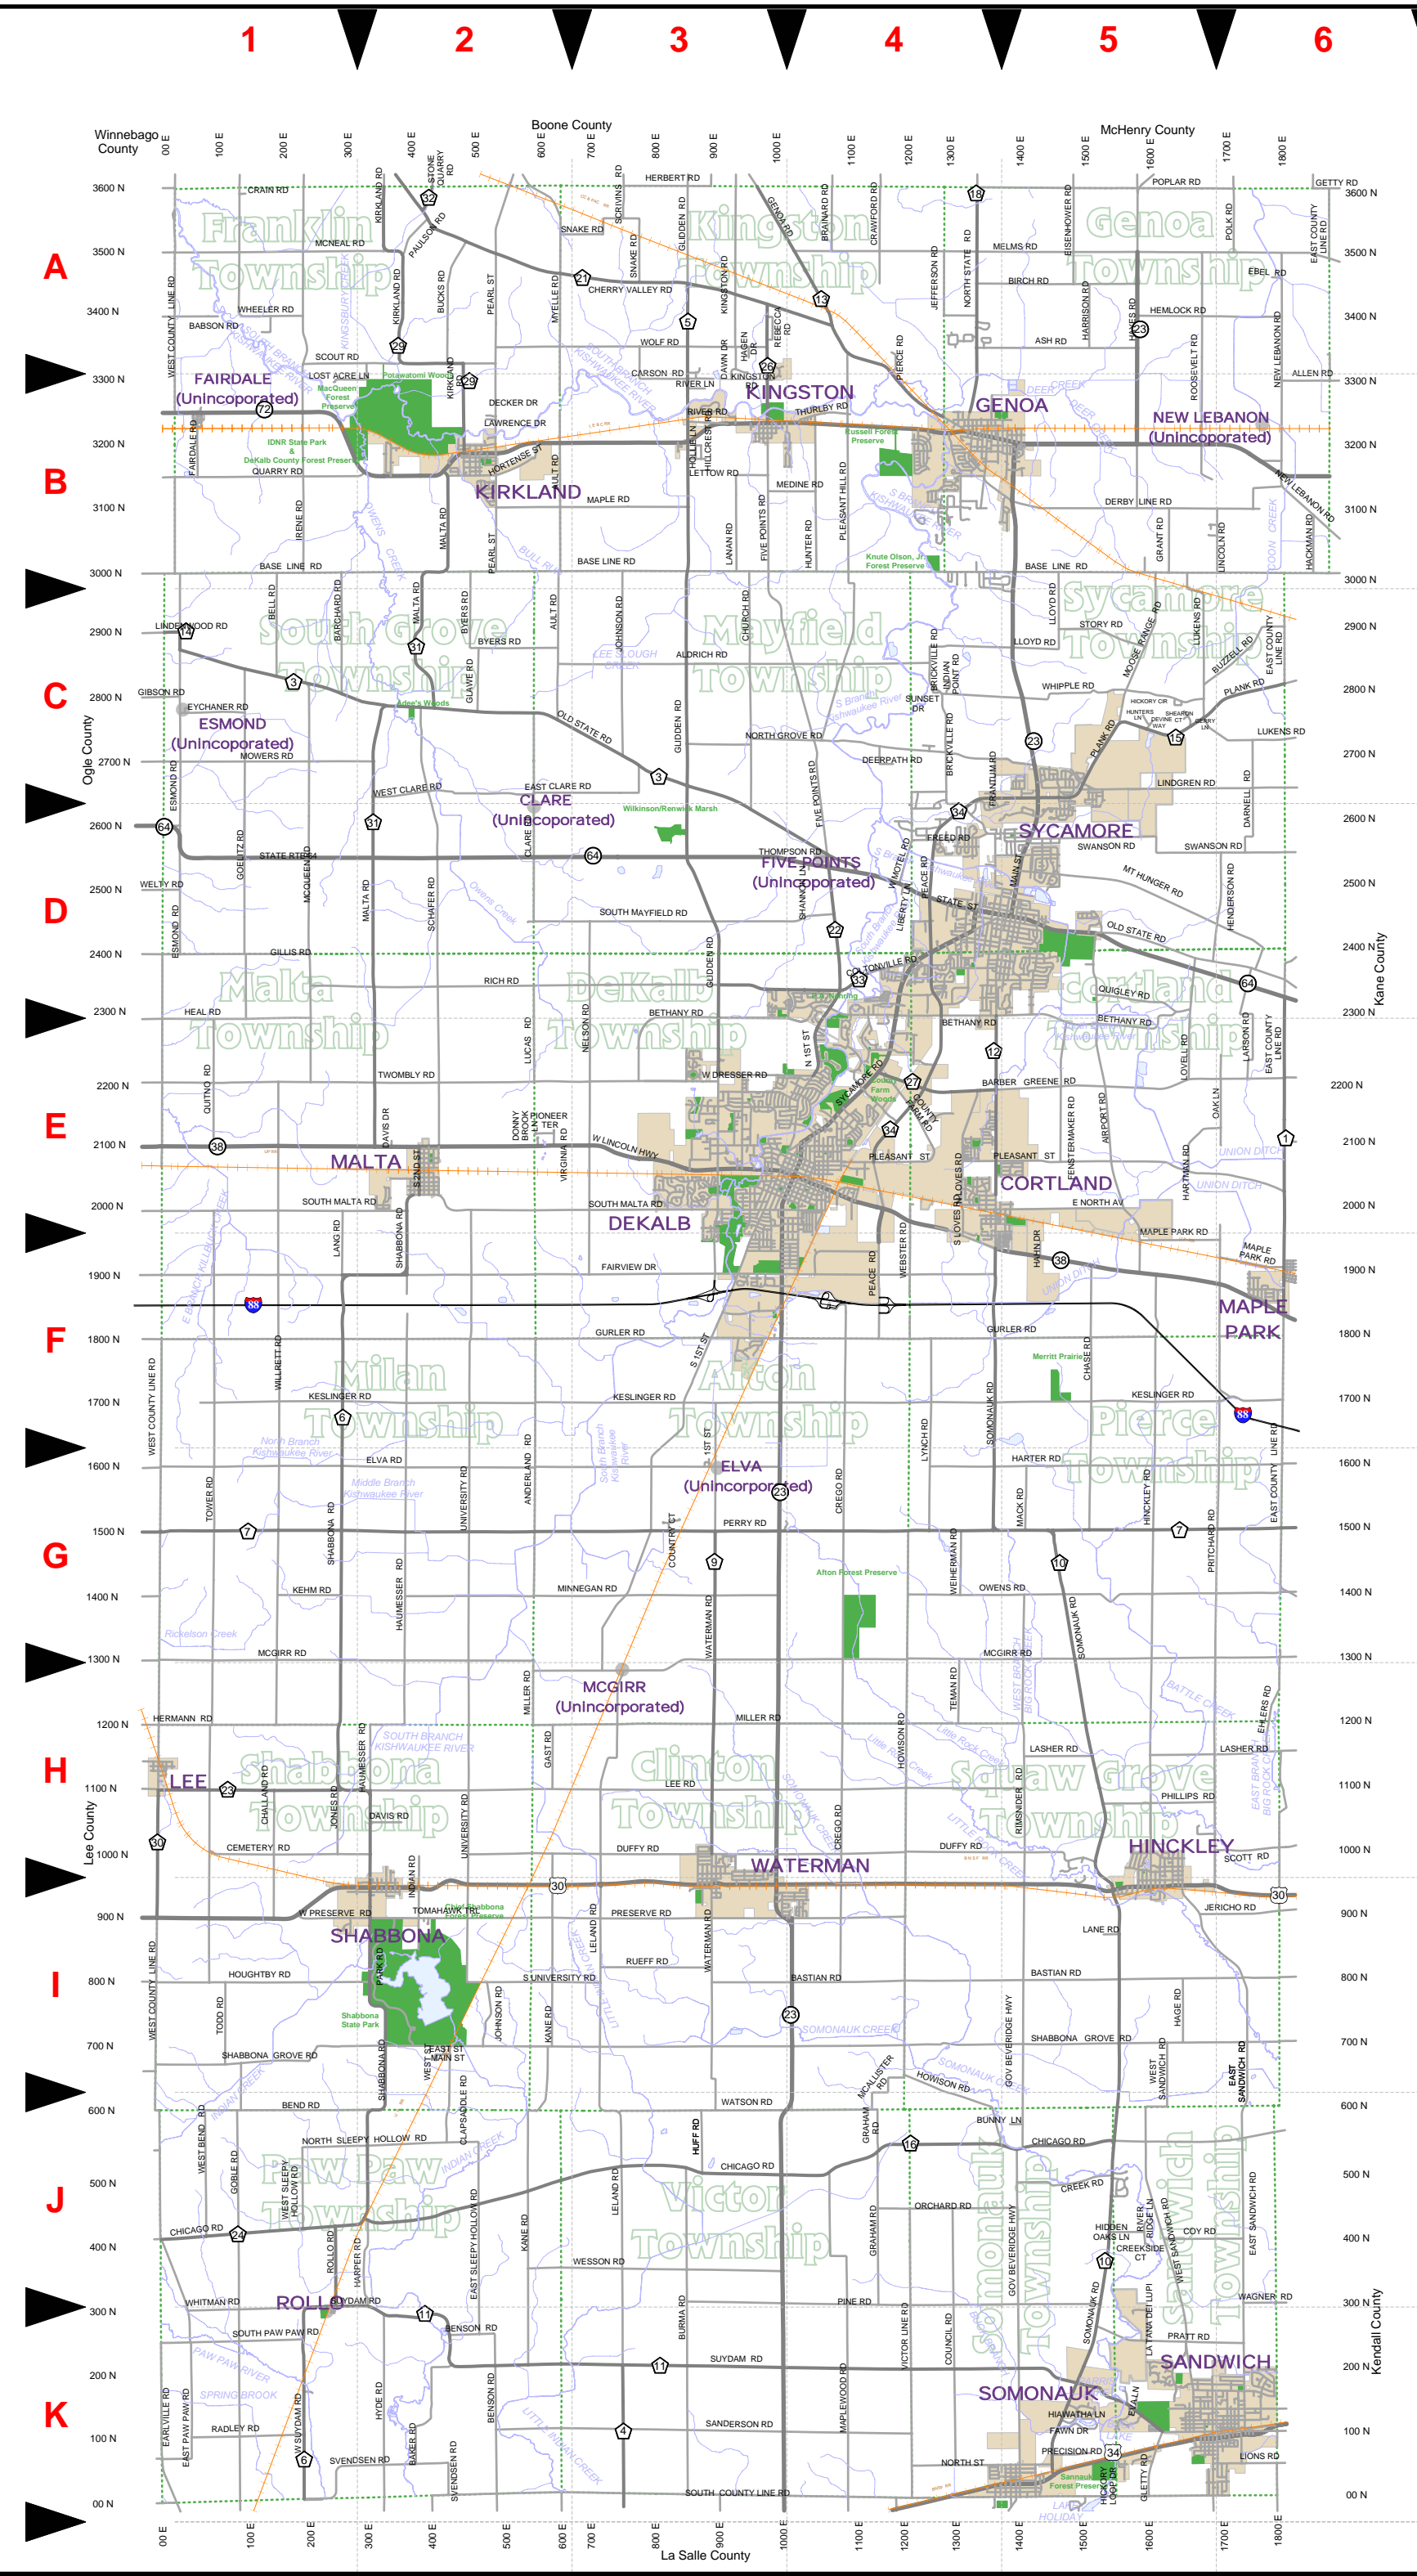

DEKALB COUNTY

DeKalb County Government
Information Management Office
110 East Sycamore Street
Sycamore, IL 60178
815-895-1643

view at www.dekalbcounty.org

Approximate E-W Distance = 18 Miles
Approximate N-S Distance = 36 Miles
Area 634.5 Square Miles

Updated: 09.21.06 BH
Printed: 09.21.06 BH

A
B
C
D
E
F
G
H
I
J
K

1 **2** **3** **4** **5** **6**