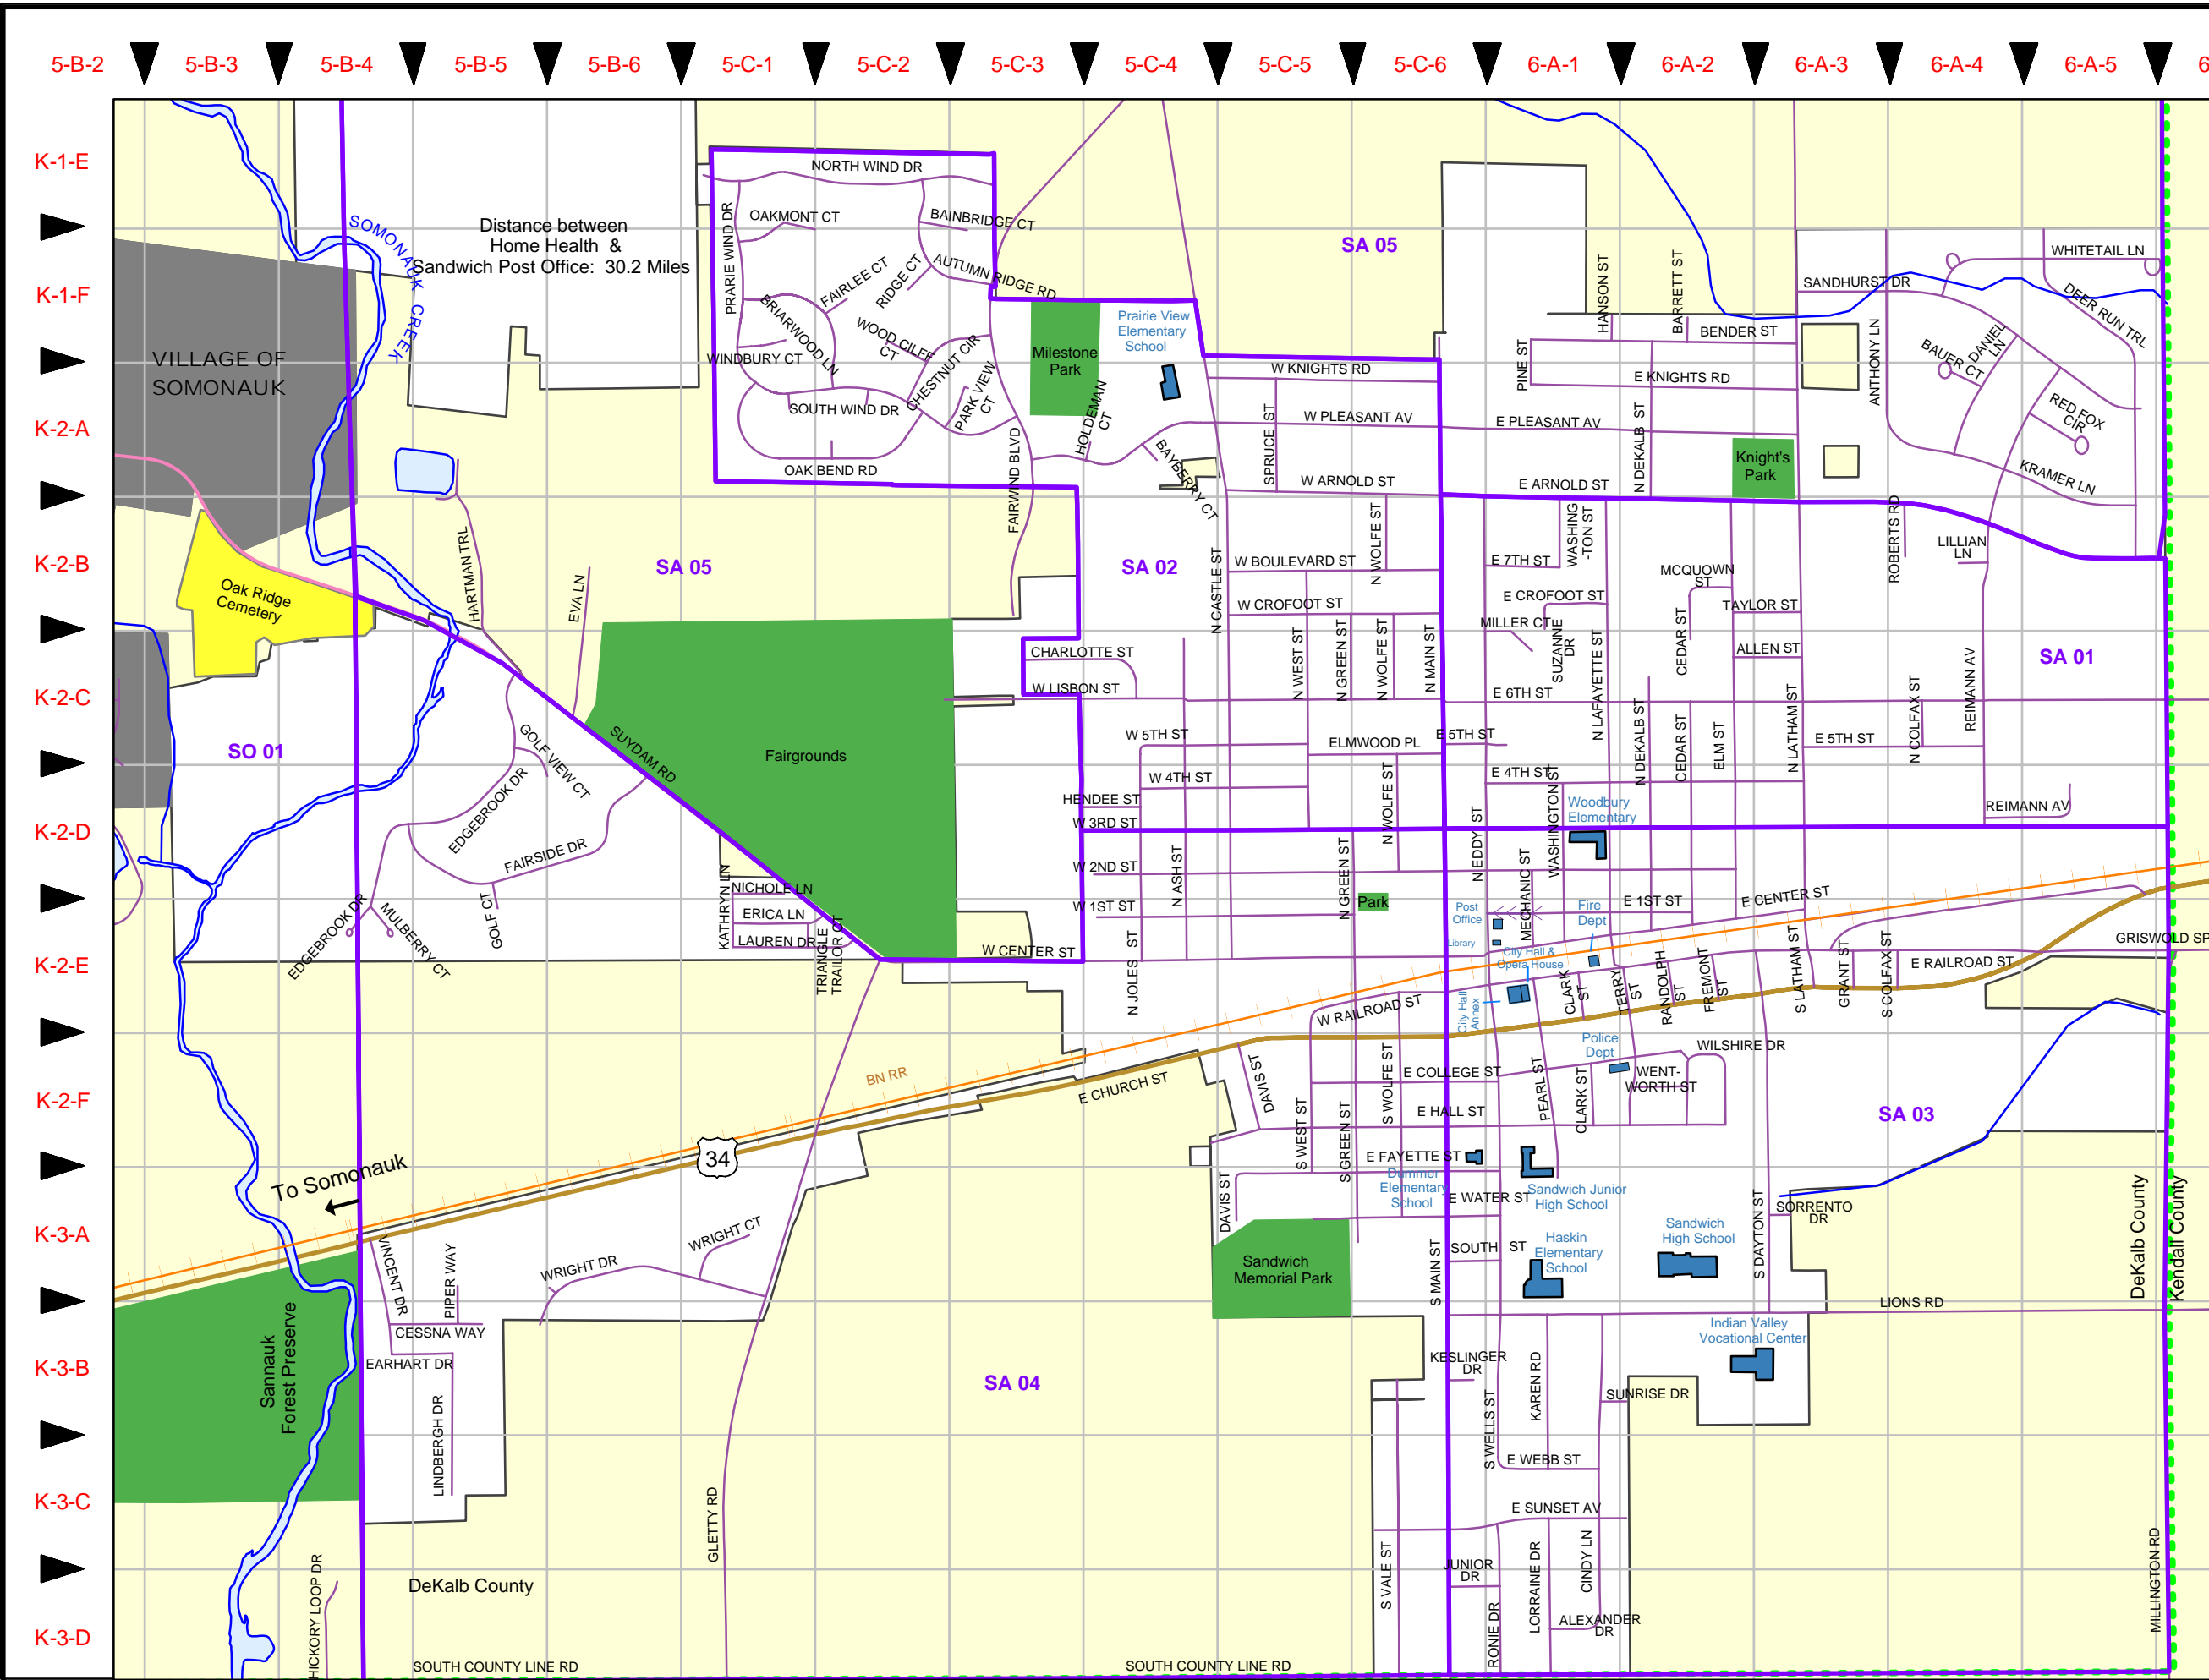

City of Sandwich Precincts

DeKalb County Government
 Information Management Office
 110 East Sycamore Street
 Sycamore, IL 60178
 815-895-1643
 view at www.dekalbcounty.org

DeKalb County

Updated: December 2007 BH
 Printed: December 2007

5-B-2 5-B-3 5-B-4 5-B-5 5-B-6 5-C-1 5-C-2 5-C-3 5-C-4 5-C-5 5-C-6 6-A-1 6-A-2 6-A-3 6-A-4 6-A-5 6-A-6

K-1-E
K-1-F
K-2-A
K-2-B
K-2-C
K-2-D
K-2-E
K-2-F
K-3-A
K-3-B
K-3-C
K-3-D

Distance between
Home Health &
Sandwich Post Office: 30.2 Miles

To Somonauk

DeKalb County

SOUTH COUNTY LINE RD

DeKalb County
Kendall County