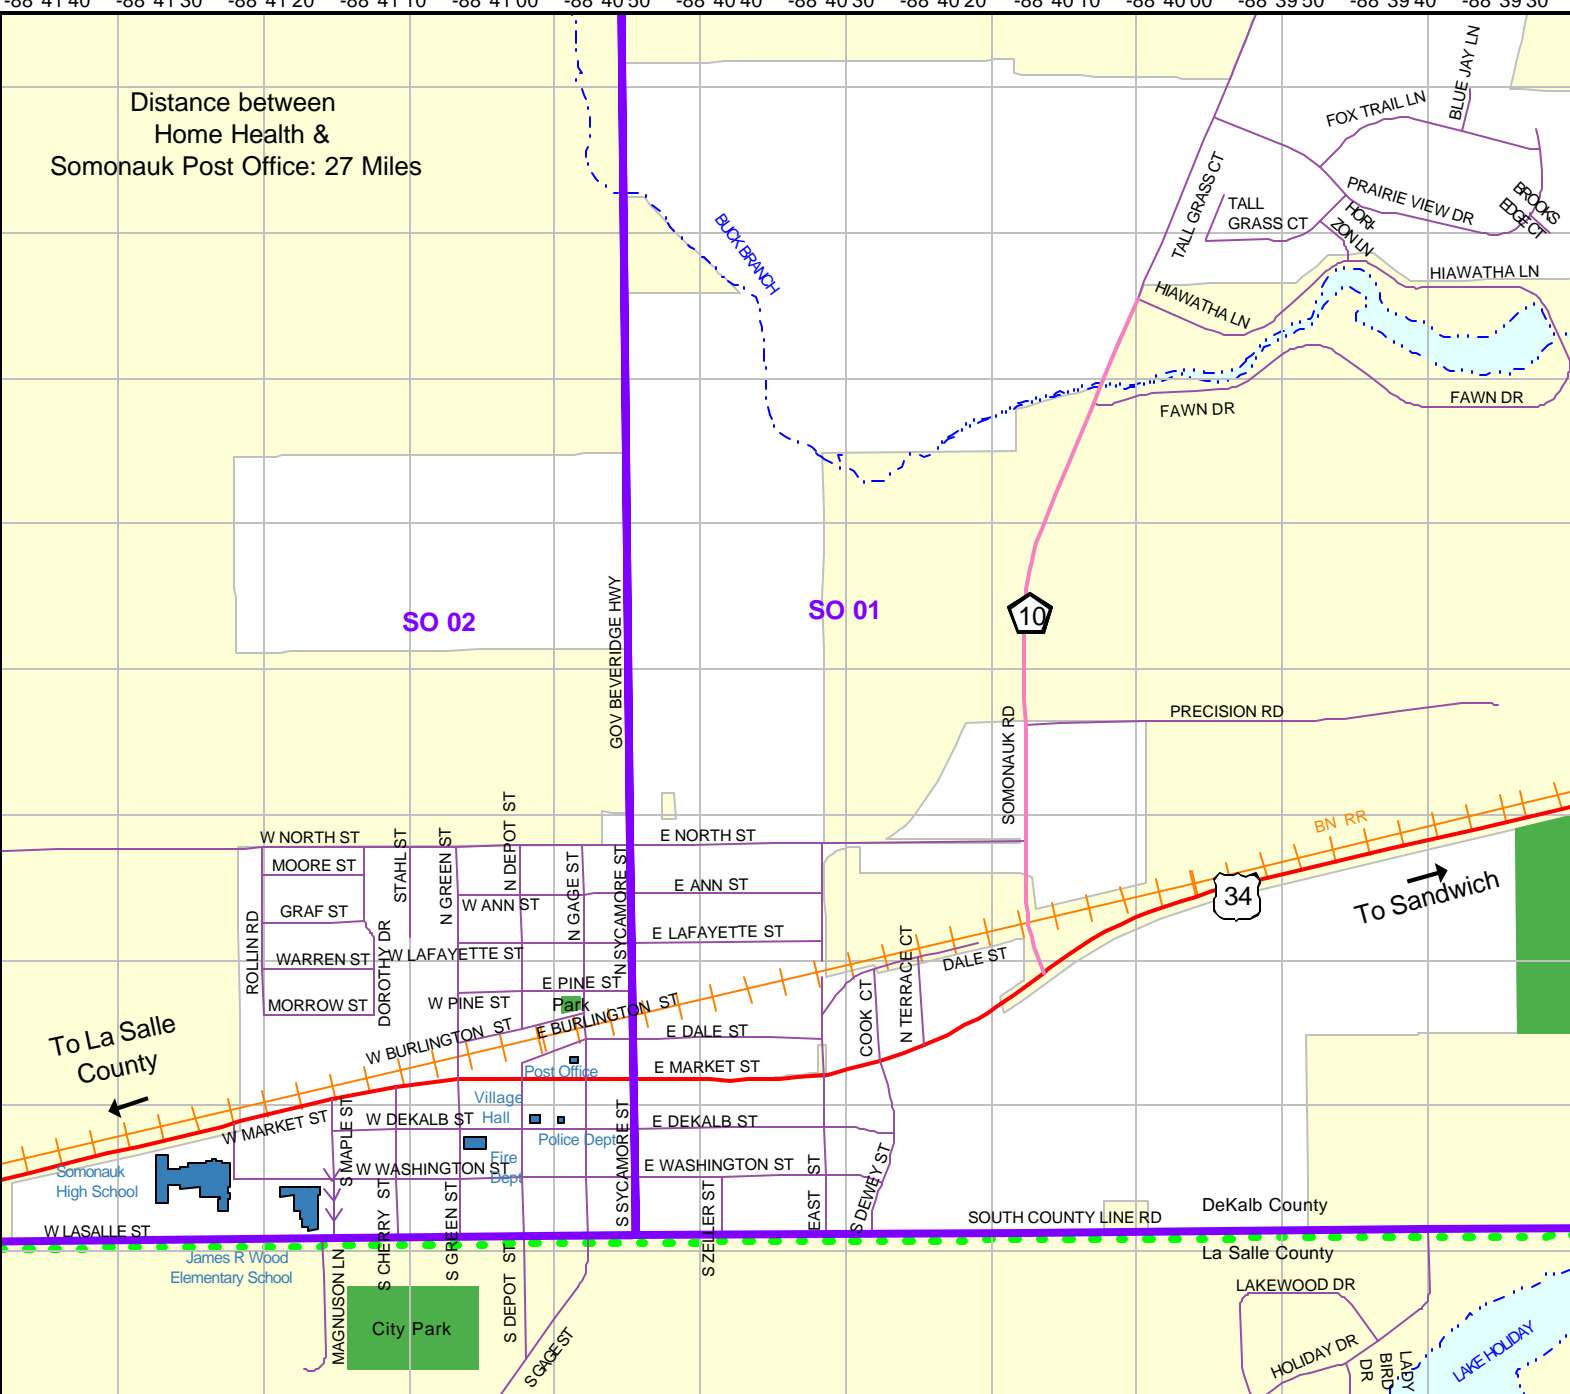

4-C-4 ▼ 4-C-5 ▼ 4-C-6 ▼ 5-A-1 ▼ 5-A-2 ▼ 5-A-3 ▼ 5-A-4 ▼ 5-A-5 ▼ 5-A-6 ▼ 5-B-1 ▼ 5-B-2 ▼

-88°41'40" -88°41'30" -88°41'20" -88°41'10" -88°41'00" -88°40'50" -88°40'40" -88°40'30" -88°40'20" -88°40'10" -88°40'00" -88°39'50" -88°39'40" -88°39'30"

K-2-B
K-2-C
K-2-D
K-2-E
K-2-F
K-3-A
K-3-B
K-3-C
K-3-D
K-3-E

Village of Somonauk

DeKalb County Government
Information Management Office
110 East Sycamore Street
Sycamore, IL 60178
815-895-1643
view at www.dekalbcounty.org

DeKalb County

Updated: March 2005 BH
Printed: March 2005