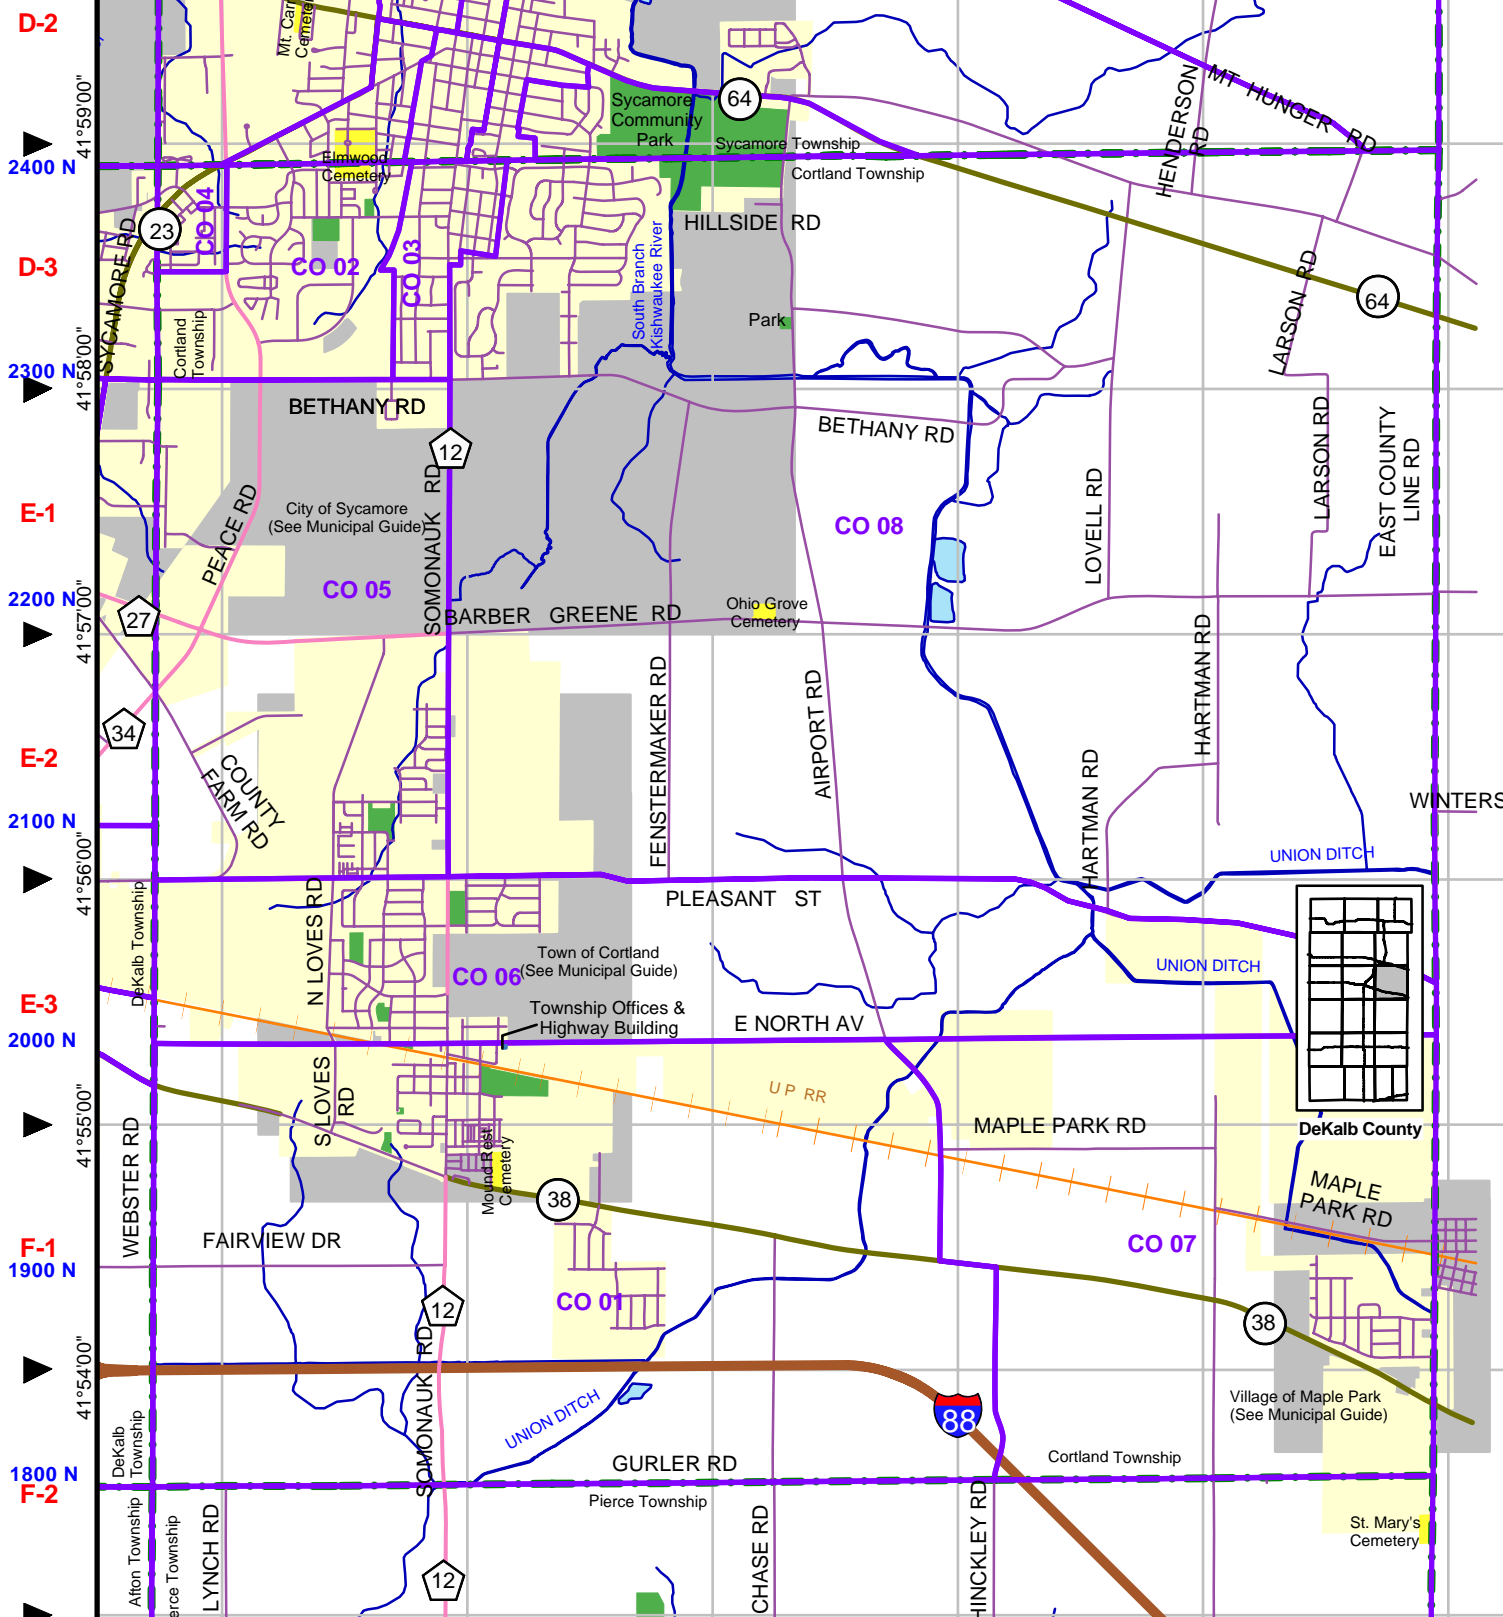

4-B 1200 E 4-C 1300 E 400 E 5-A 1400 E 5-B 1500 E 5-C 1600 E 6-A 1700 E 1800 E

-88°43'00" -88°42'00" -88°41'00" -88°40'00" -88°39'00" -88°38'00" -88°37'00" -88°36'00"

DeKalb County Government
 Information Management Office
 110 E Sycamore Street
 Sycamore, IL 60178
 815-895-1643

Cortland Township Precincts

Updated: September 2007 BH
 Printed: September 2007

view at www.dekalbcounty.org