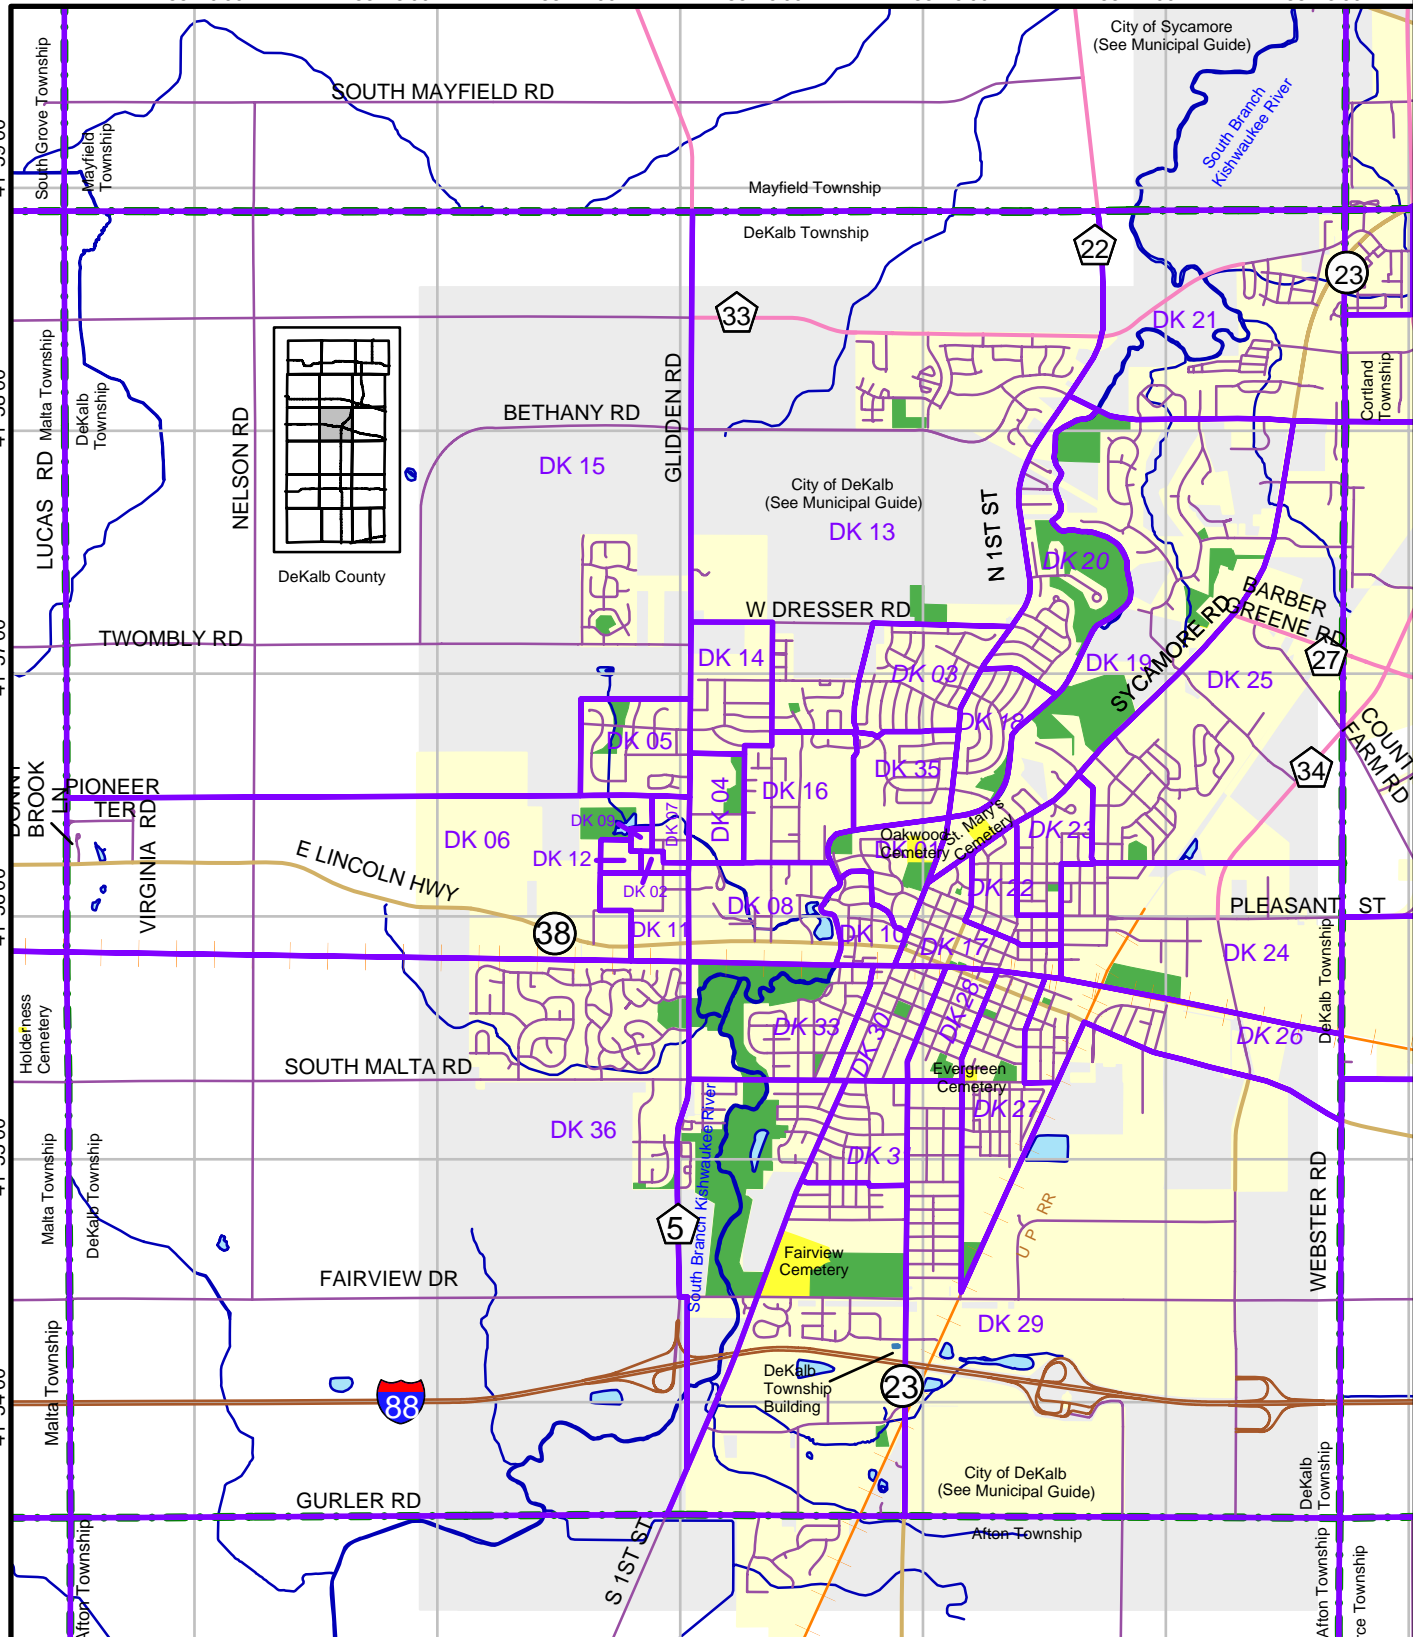

2-C 600 E 700 E 3-A 800 E 3-B 900 E 3-C 1000 E 4-A 1100 E 4-B 1200 E

-88°49'00" -88°48'00" -88°47'00" -88°46'00" -88°45'00" -88°44'00" -88°43'00"

D-2 41°59'00"
2400 N
D-3 41°58'00"
2300 N
E-1 41°57'00"
2200 N
E-2 41°56'00"
2100 N
E-3 41°55'00"
2000 N
F-1 41°54'00"
1900 N
F-2 1800 N

DeKalb County Government
Information Management Office
110 East Sycamore Street
Sycamore, IL 60178
815-895-1643

DeKalb Township Precincts

Updated: September 2007 BH
Printed: September 2007

view at www.dekalbcounty.org