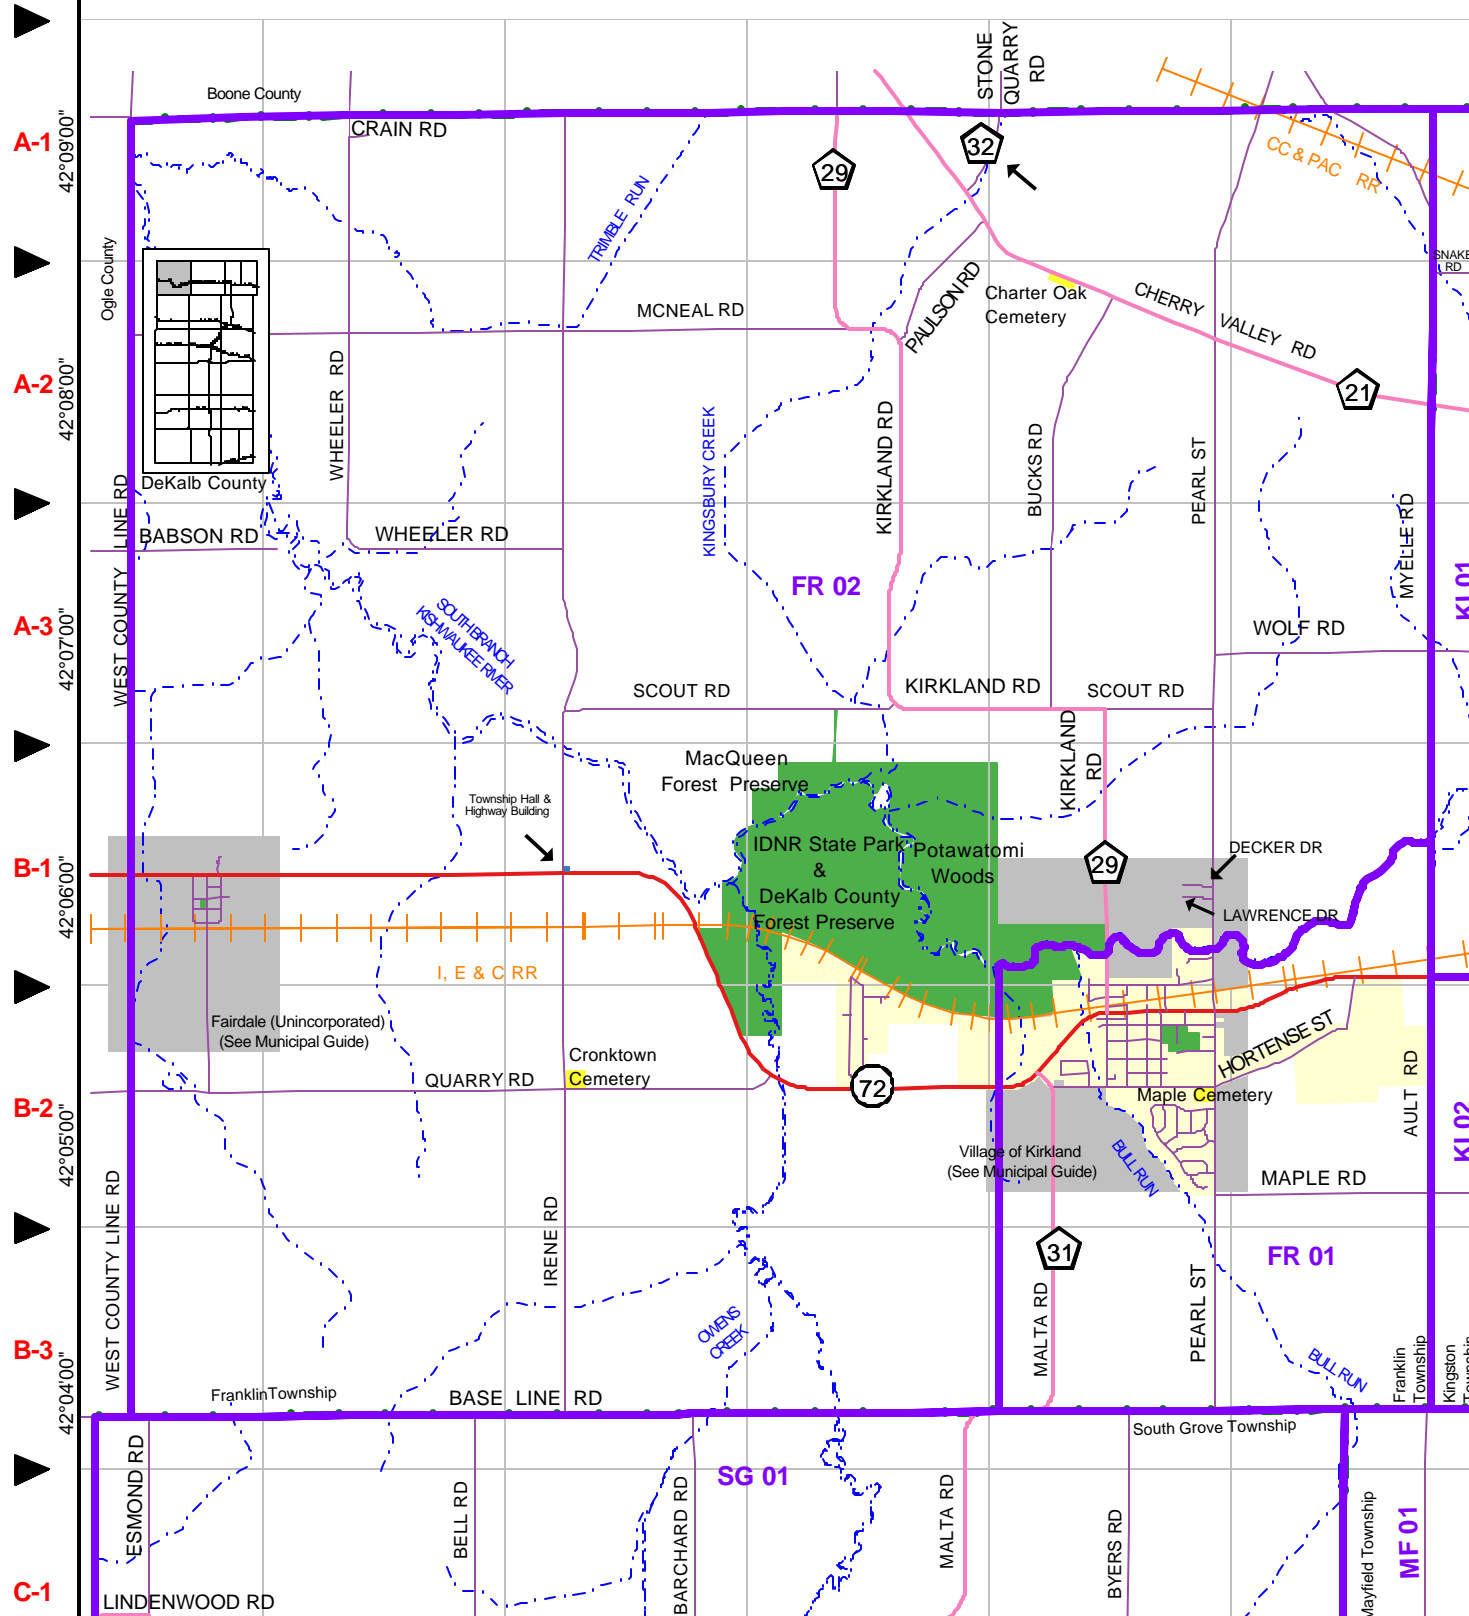

1-A -88°56'00" 1-B -88°55'00" 1-C -88°54'00" 2-A -88°52'00" 2-B -88°51'00" 2-C -88°50'00"

DeKalb County Government  
 Information Management Office  
 110 East Sycamore Street  
 Sycamore, IL 60178  
 815-895-1643  
 view at [www.dekalbcounty.org](http://www.dekalbcounty.org)

# Franklin Township Precincts

Updated: May 2004 NJ  
 Printed: May 2004